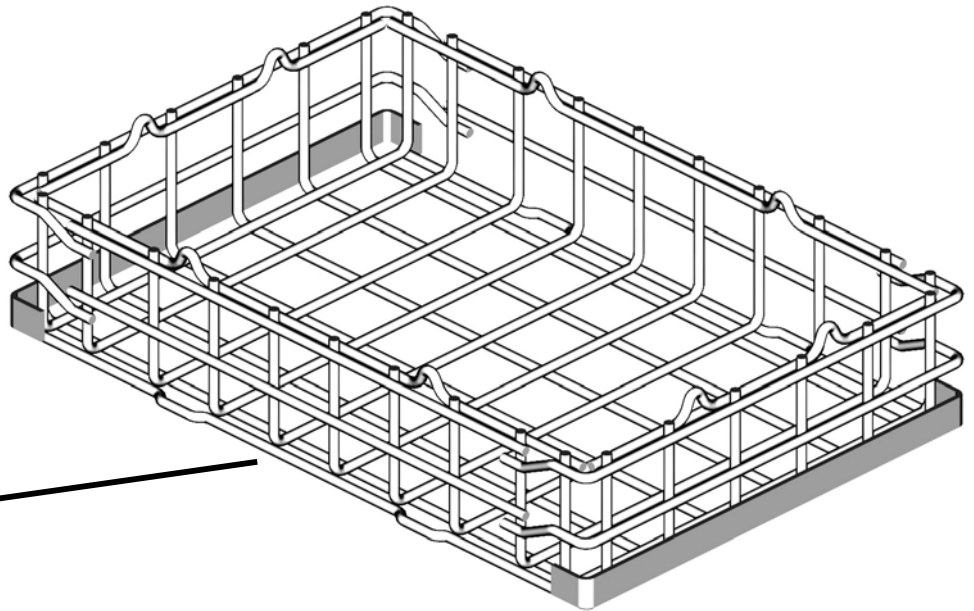

LENGTH
"FORT RODS"

STACKING EARS

LENGTH "RADIUS RODS"
REST FULLY ON THE NUBS
OF THE BASKET BELOW,
PROVIDING 100% SIDEWALL
BASKET SUPPORT

SECTION VIEW

THIS SECTIONAL DRAWING DESIGNATES
THE LOCATION OF THE STACKING EARS OF
THE BASKET BELOW (SHADED). THESE
EARS INTERLOCK WITH THE ABOVE
BASKET WHICH ALLEVIATES INWARD OR