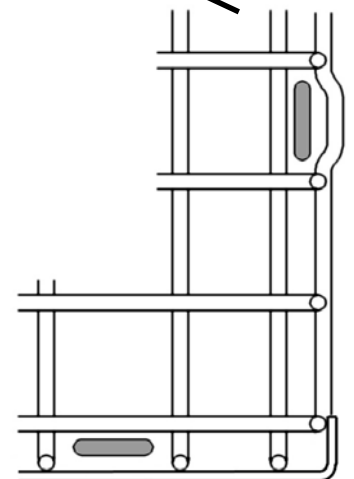

LENGTH
"FORT RODS"

STACKING EARS

LENGTH "RADIUS RODS"
REST FULLY ON THE NUBS
OF THE BASKET BELOW,
PROVIDING 100% SIDEWALL
BASKET SUPPORT

SECTION VIEW

THIS SECTIONAL DRAWING DESIGNATES
THE LOCATION OF THE STACKING EARS OF
THE BASKET BELOW (SHADED). THESE
EARS INTERLOCK WITH THE ABOVE
BASKET WHICH ALLEVIATES INWARD OR