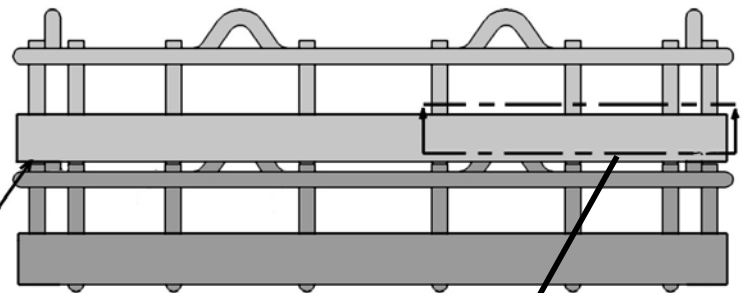

LENGTH
"FORT RODS"

STACKING EARS

LENGTH "RADIUS RODS"
REST FULLY ON THE NUBS
OF THE BASKET BELOW,
PROVIDING 100% SIDEWALL
BASKET SUPPORT

SECTION VIEW

THIS SECTIONAL DRAWING DESIGNATES
THE LOCATION OF THE STACKING EARS OF
THE BASKET BELOW (SHADED). THESE
EARS INTERLOCK WITH THE ABOVE
BASKET WHICH ALLEVIATES INWARD OR